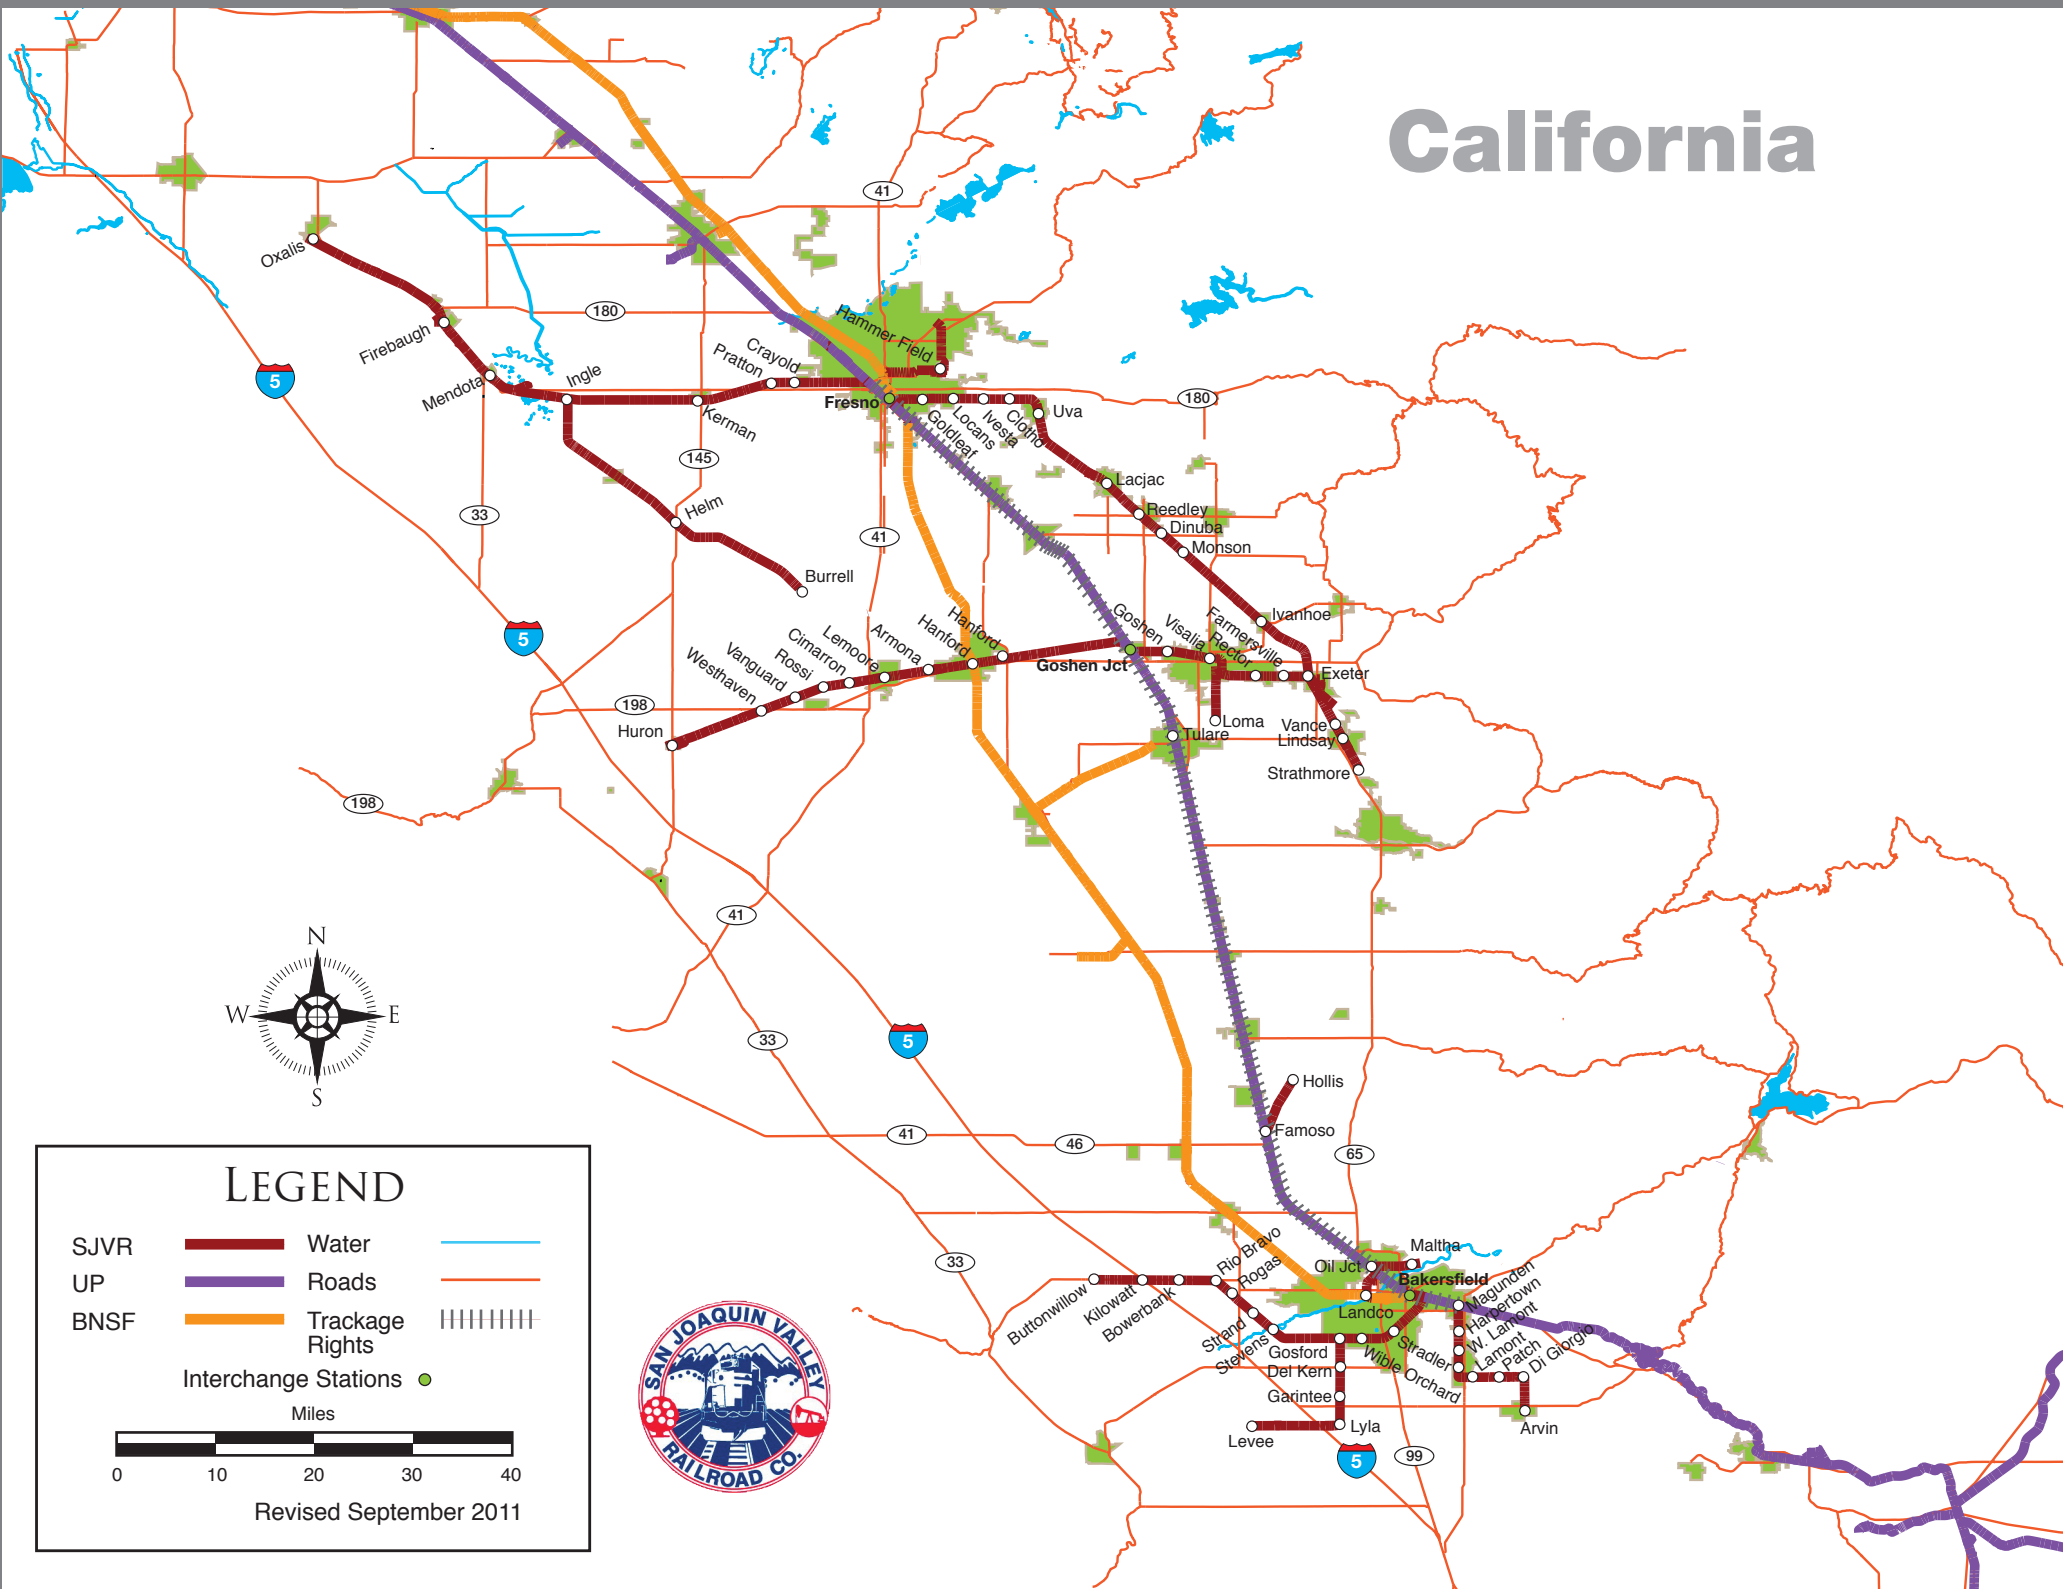

California

LEGEND

- SJVR Water
- UP Roads
- BNSF Trackage Rights
- Interchange Stations

Revised September 2011